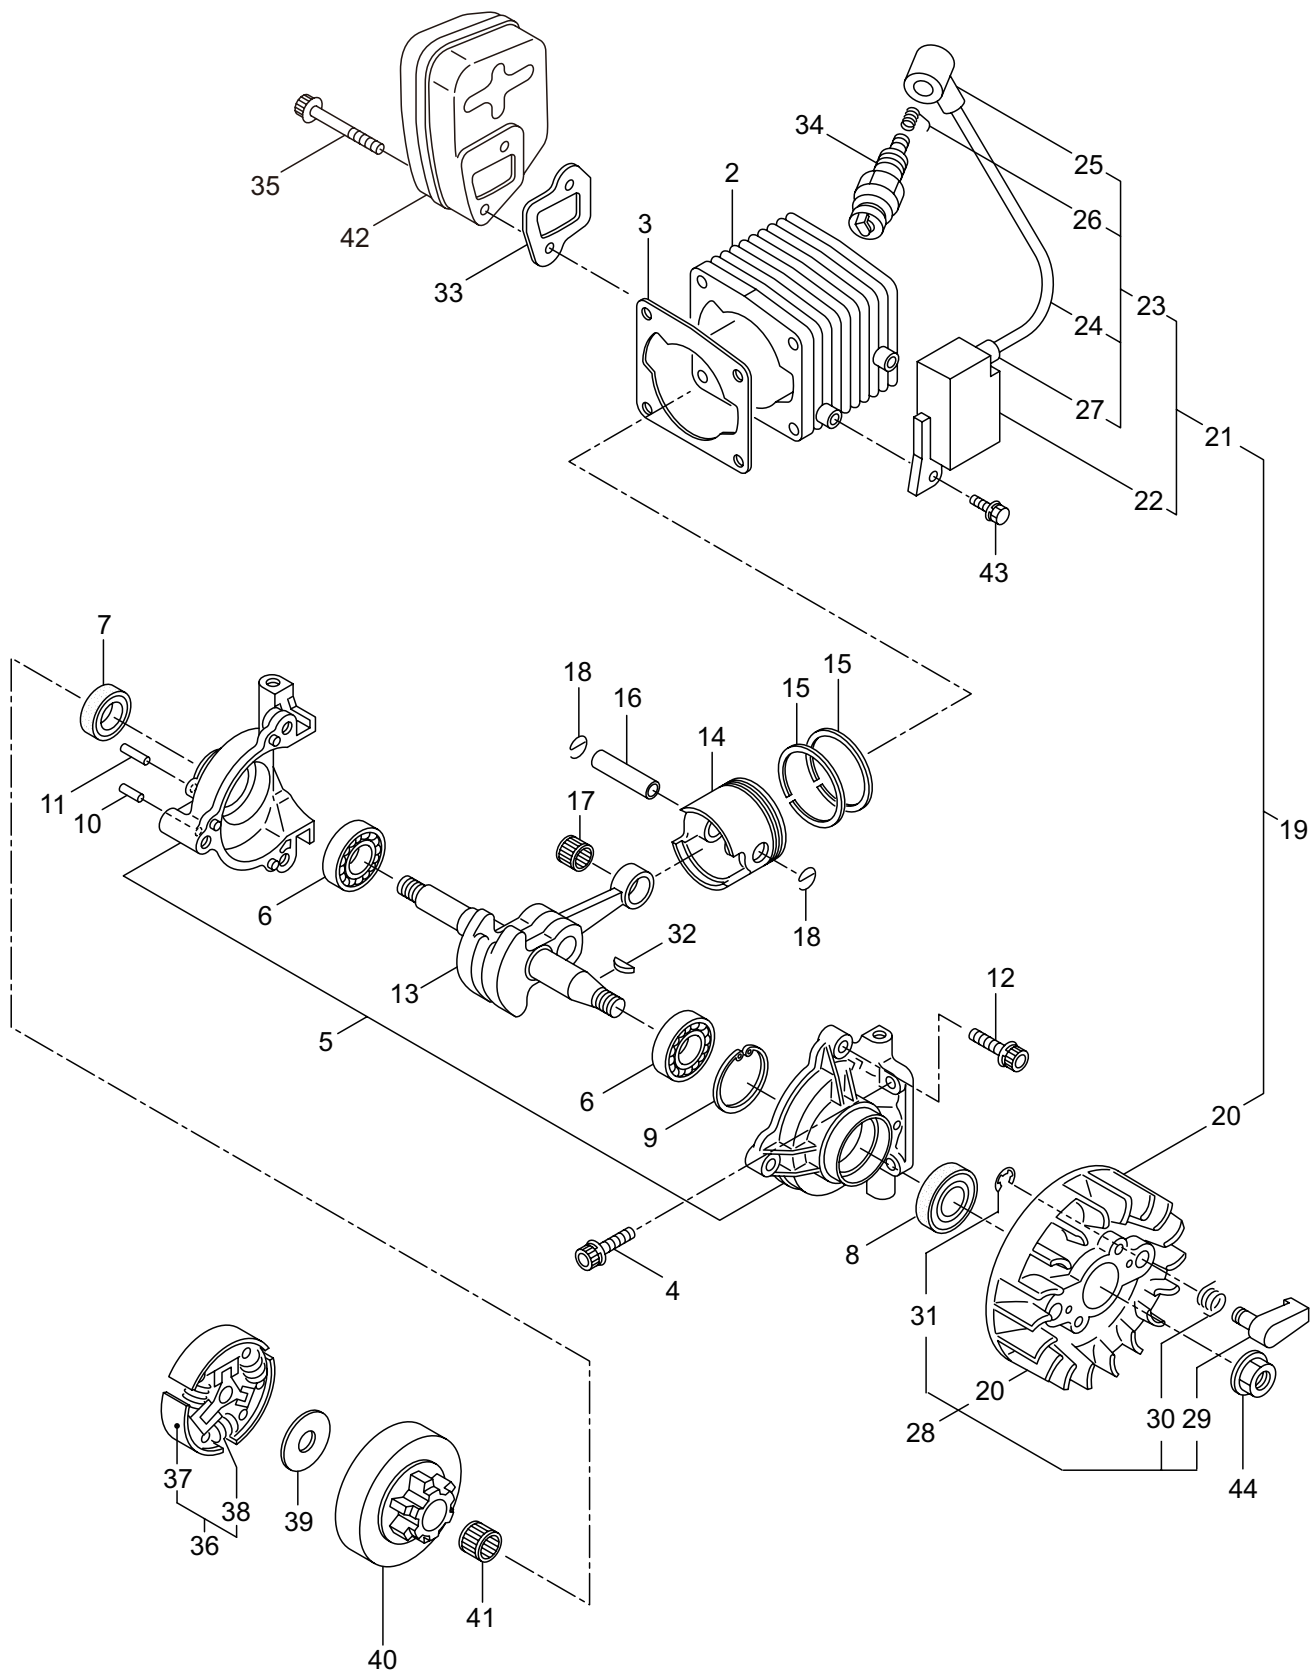

1. MCV3100TS(10)-01
ENGINE

Ref. No.	Part No.	Part Name	Q'ty	Remarks
1-1	362778	MCV3100TS(10)-01	1	
1-2	287010	Cylinder Ass'y	1	
1-3	285541	Gasket	1	
1-4	261232	Cap Screw	4	M5x20
1-5	286011	Crankcase	1	
1-6	285521	Bearing	2	
1-7	285626	Oil Seal	1	
1-8	261492	Oil Seal	1	ISCD12287
1-9	055185	Snap Ring	1	#28
1-10	285560	Pin	1	3x9.8
1-11	285529	Pin	1	3x13.8
1-12	261232	Cap Screw	3	M5x20
1-13	285599	Crankshaft Comp.	1	
1-14	285049	Piston	1	
1-15	285590	Piston Ring	2	P111
1-16	285591	Piston Pin	1	8x31
1-17	261037	Bearing,Needle	1	KBK8x11x11.8x1
1-18	261576	Clip,Piston	2	
1-19	285554	Magneto Ass'y	1	Incl.20-27
1-20	285555	Magneto Rotor	1	
1-21	285556	Ignition Coil Ass'y	1	Incl.22-27
1-22	286095	Ignition Coil	1	
1-23	286096	Cord Ass'y	1	Incl.24-27
1-24	286097	Cord	1	
1-25	261074	Plug Boot	1	
1-26	261075	Connector	1	
1-27	261072	Cap	1	
1-28	288365	Rotor Ass'y	1	Incl.20,29-31
1-29	285553	Starter Pawl	2	
1-30	285552	Spring	2	
1-31	020299	E-Ring	2	#4
1-32	261076	Woodruff Key	1	3x10
1-33	285472	Gasket	1	
1-34	262483	Spark Plug	1	NGK BPMR6Y
1-35	264223	Cap Screw	2	M5x40
1-36	285535	Clutch Ass'y	1	Incl.37,38
1-37	285655	Clutch Shoe	3	
1-38	285656	Spring	3	
1-39	285537	Washer	1	8x26xt2
1-40	286238	Clutch Drum 3/8"	1	
1-40	286238K	Clutch Drum 1/4	1	
1-41	285624	Needle Bearing	1	10x13x13
1-42	285833	Muffler Ass'y	1	
1-43	281211	Cap Screw	2	M4x20
1-44	261417	Nut,Rotor	1	M8