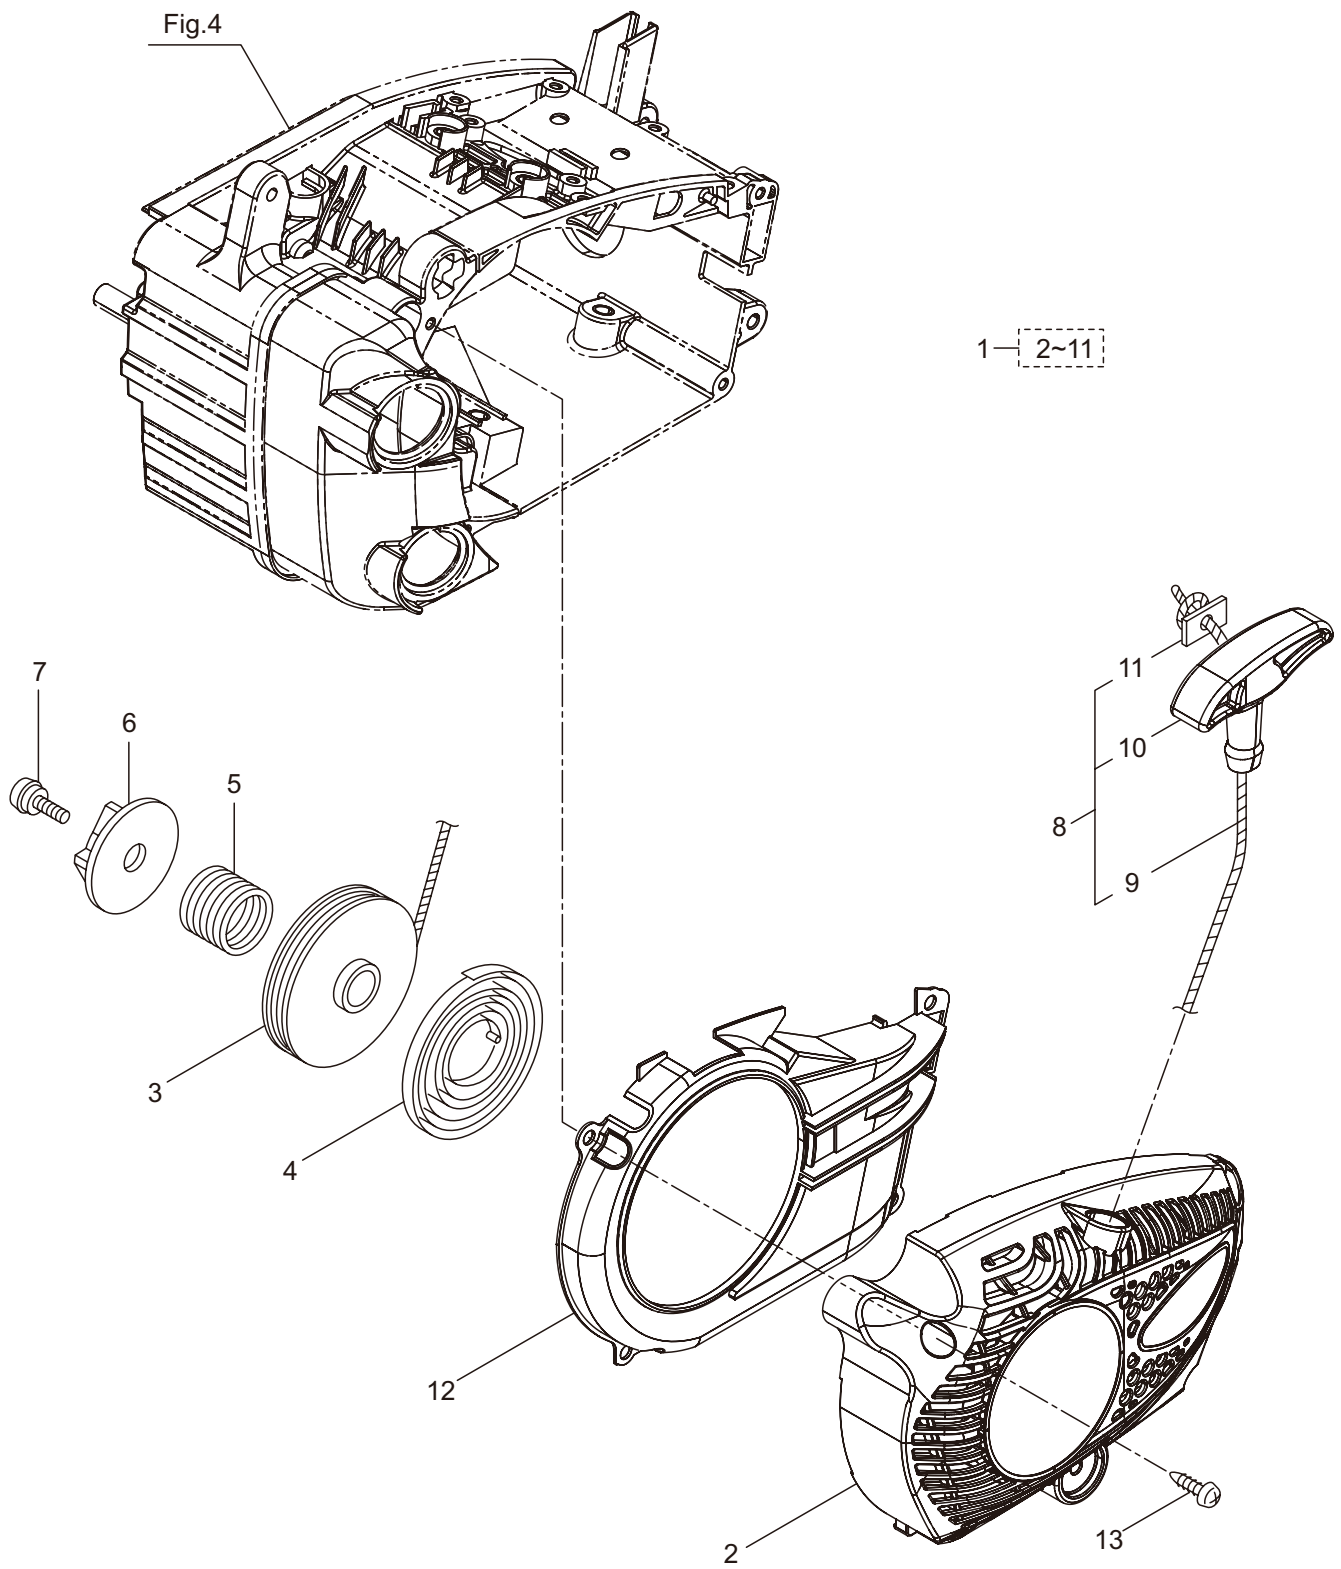

5. MCV3100TS(10)-01
RECOIL STARTER

Ref. No.	Part No.	Part Name	Q'ty	Remarks
5-1	285577	Recoil Starter Ass'y	1	Incl.2-11
5-2	285695	Starter Case Comp.	1	
5-3	283274	Reel	1	
5-4	283275	Spring Ass'y	1	
5-5	283276	Damper Spring	1	
5-6	285597	Cam Plate	1	
5-7	267213	Screw	1	
5-8	285697	Rope Ass'y	1	Incl.9-11
5-9	283279	Starter Rope	1	
5-10	285581	Starter Knob	1	
5-11	283281	Rope Stopper	1	
5-12	285548	Fan Cover	1	
5-13	285631	Screw	4	M4x16