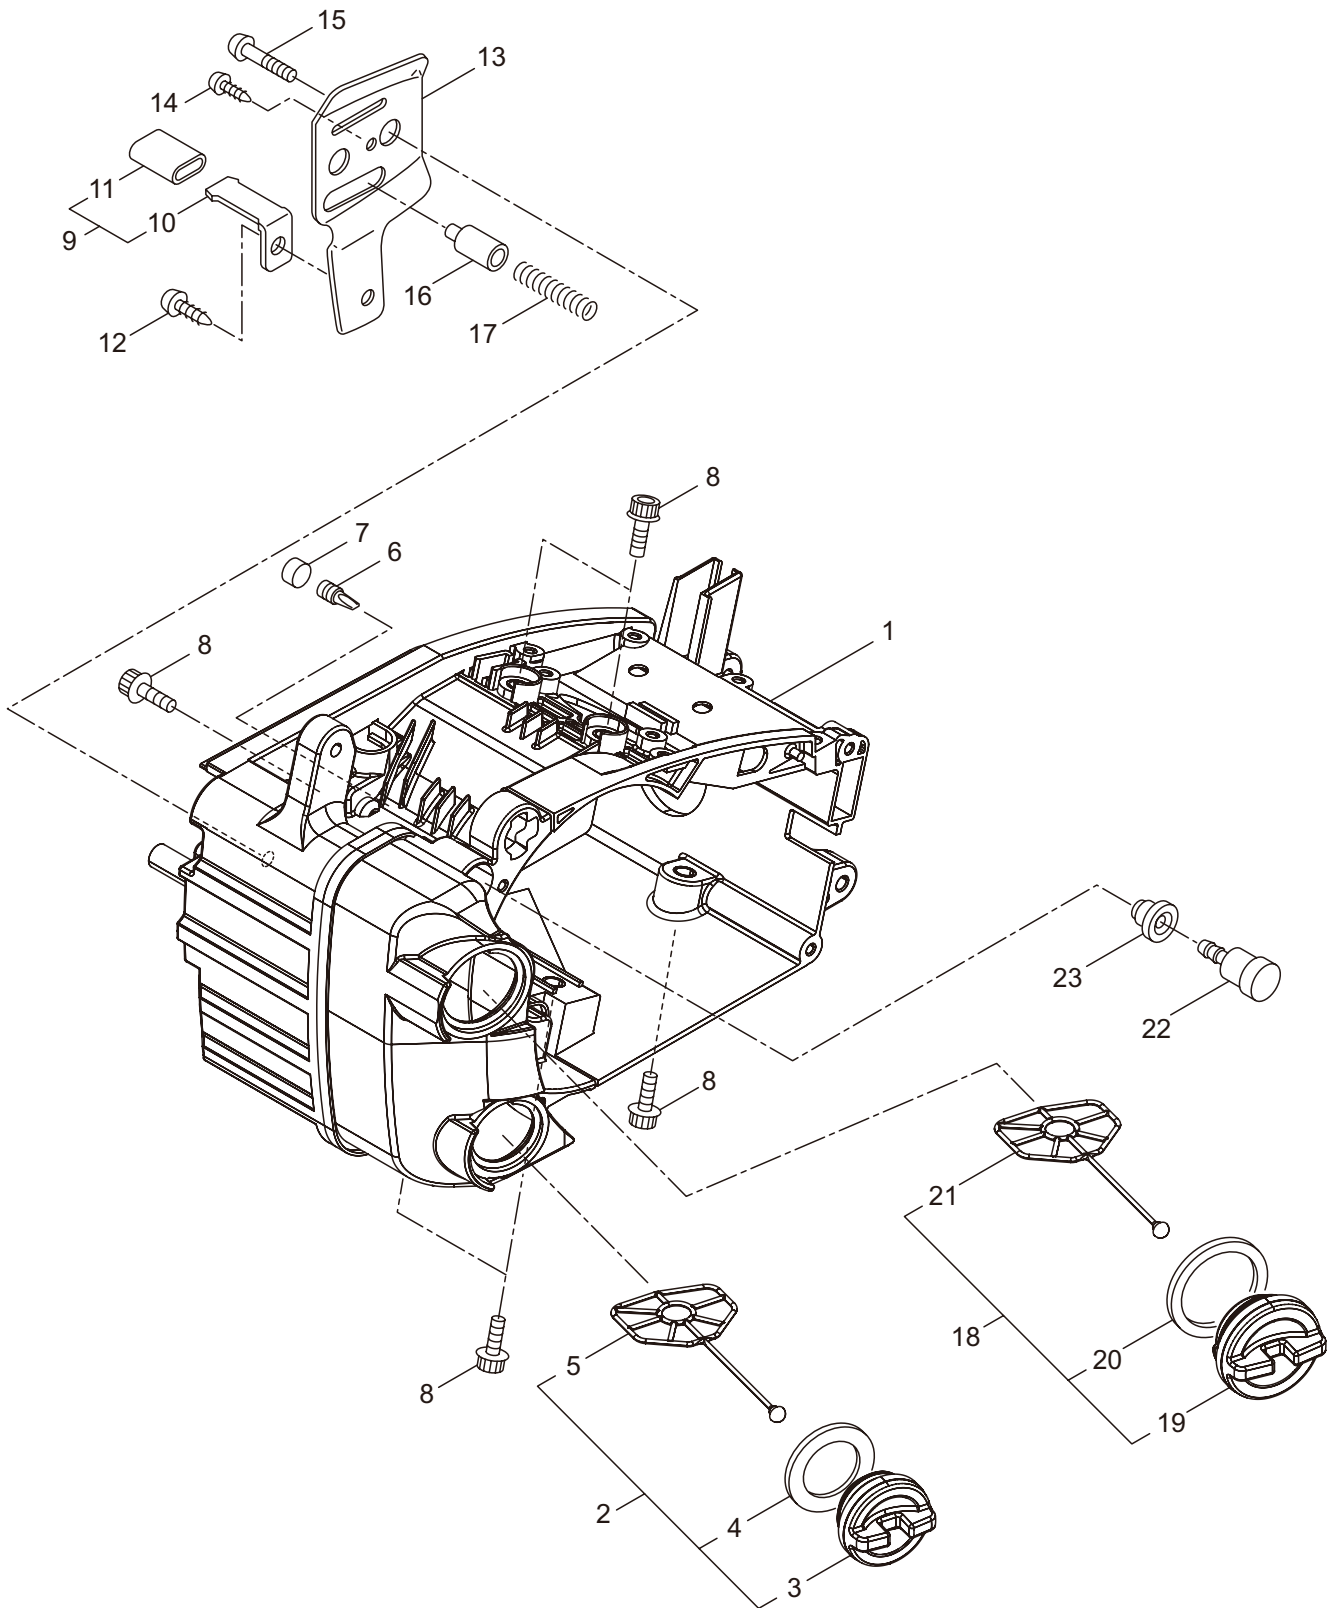

4. MCV3100TS(10)-01
ENGINE CASE

Ref. No.	Part No.	Part Name	Q'ty	Remarks
4-1	285694	Engine Case Ass'y	1	
4-2	285501	Oil Cap Ass'y	1	Incl.3-5
4-3	285502	Oil Cap	1	
4-4	285503	Packing	1	
4-5	285504	Holder	1	
4-6	285574	Breather	1	
4-7	285526	Element	1	
4-8	285632	Bolt	6	M5x16
4-9	286803	Chain Catcher Ass'y	1	Incl.10,11
4-10	285583	Chain Catcher	1	
4-11	285585	Tube	1	7x10.5x18L
4-12	285634	Screw	1	M5x14
4-13	285531	Guide Plate L	1	
4-14	285627	Screw	1	M3x8
4-15	286804	Screw	1	M5x20x8
4-16	285628	Cap	1	
4-17	285629	Spring	1	
4-18	286051	Fuel Cap Ass'y	1	Incl.19-21
4-19	286052	Fuel Cap	1	
4-20	286063	Packing	1	
4-21	285504	Holder	1	
4-22	285832	Breather Ass'y	1	
4-23	285573	Breather Grommet	1