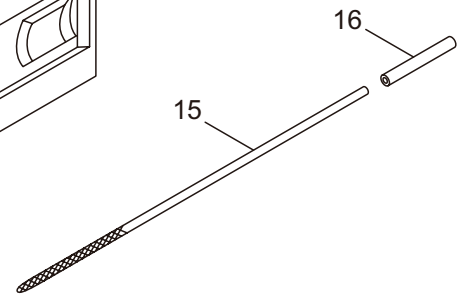

8. MCV3100TS(10)-01
LABEL, ACCESSORIES

Ref. No.	Part No.	Part Name	Q'ty	Remarks
8-1	287256	Label	1	MARUYAMA
8-2	287255	Label	1	REVERSE
8-3	287259	Label	1	MCV3100TS
8-4	287160	Label	1	E JUST
8-5	272083	Label	1	111dB
8-6	287653	Label	1	
8-7	287161	Label	1	
8-8	287616	Label	1	
8-9	285766	Guide Bar	1	
8-10	285767	Chain	1	
8-11	286044	Chain Cover	1	
8-12	288652	Combi Box Spanner	1	13x19 L=190
8-13	285732	Screwdriver	1	
8-14	286865	Screwdriver	1	
8-15	285729	File	1	
8-16	285730	File Grip	1	
8-17	289295	Instruction Manual	1	
8-18	289941	Instruction Manual	1	
8-19	523495	Parts List	1	MCV3100TS(10)-1
8-20	272020	Label	1