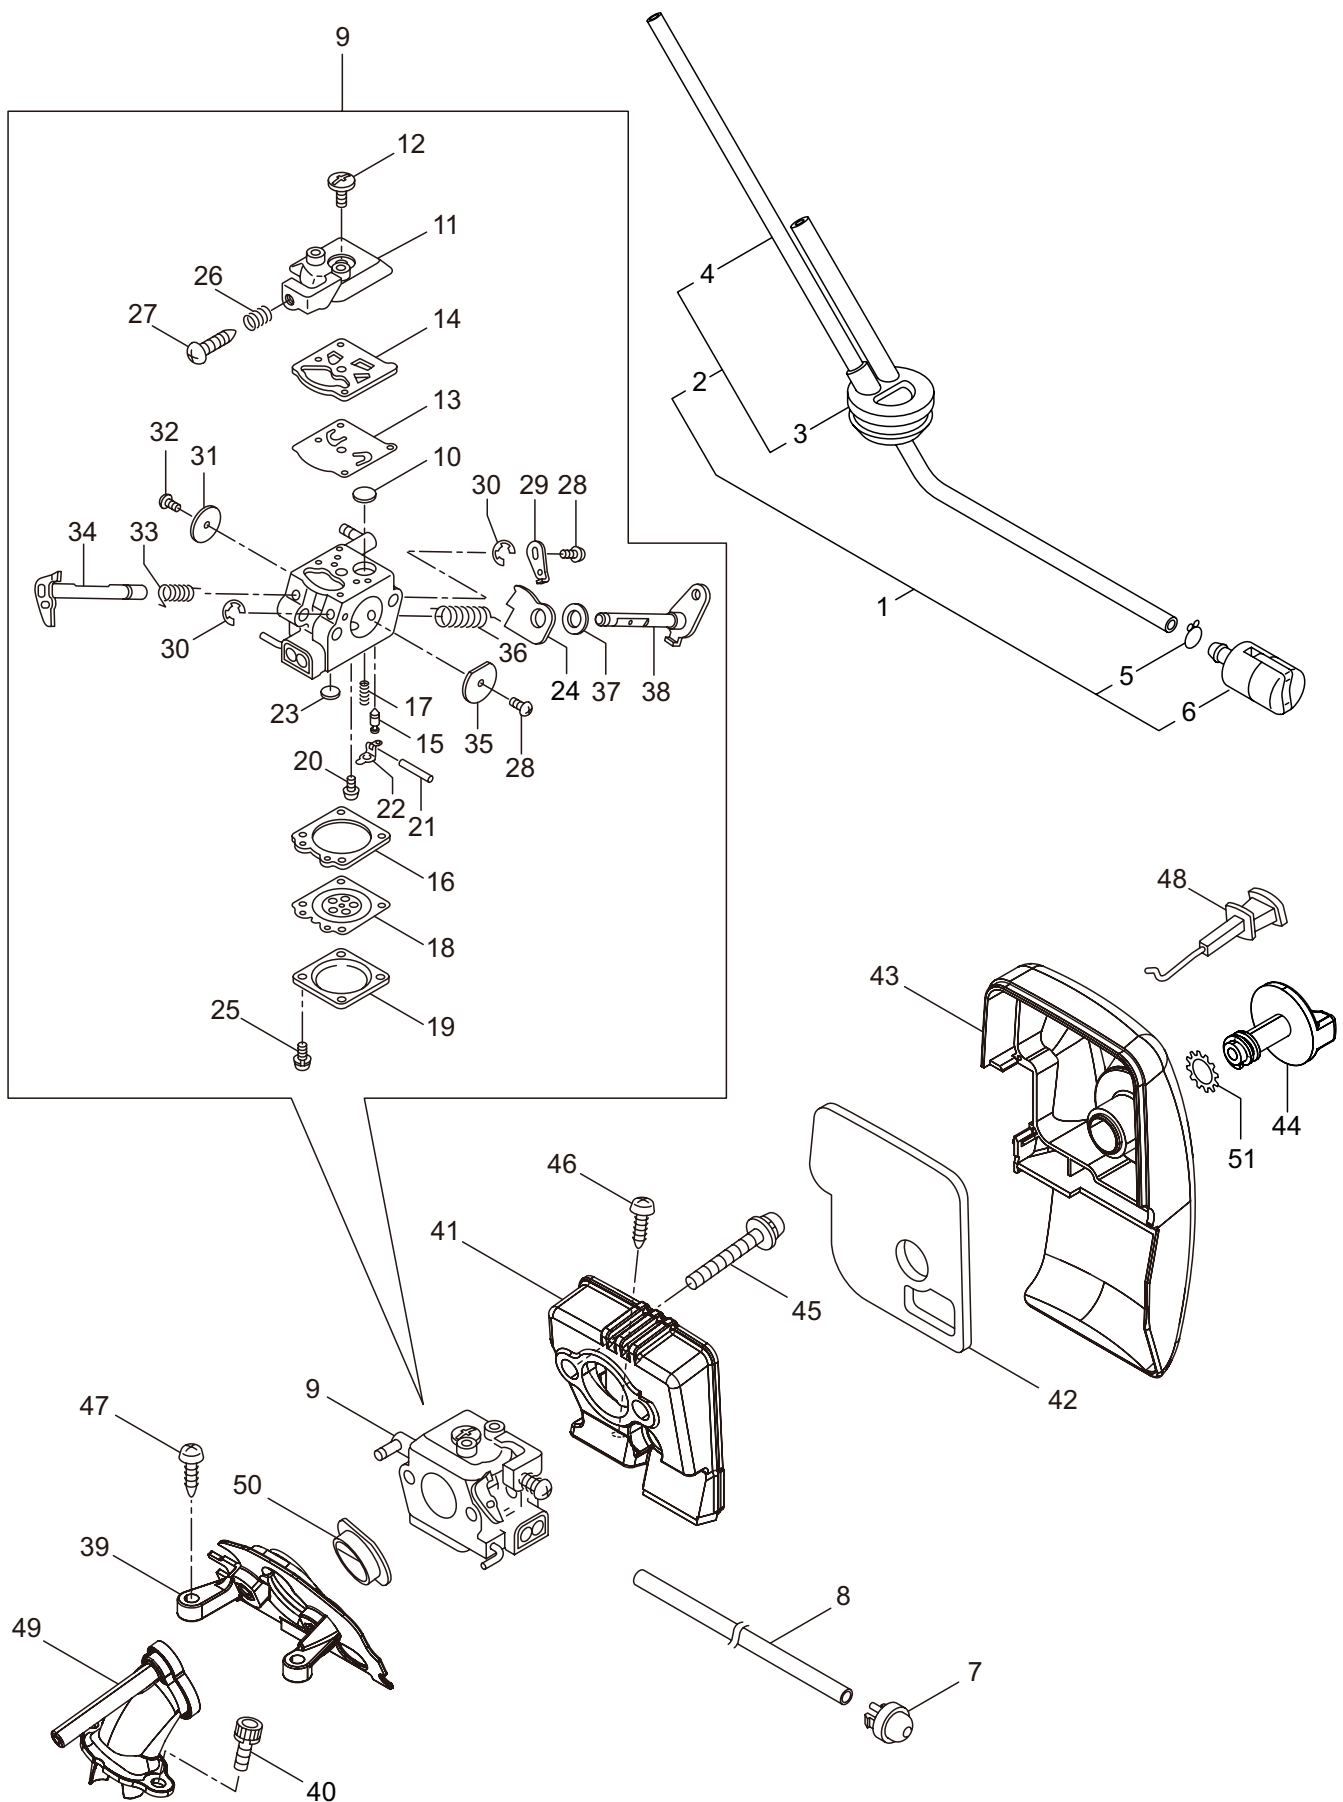

3. MCV3100TS(10)-01
CARBURETOR

Ref. No.	Part No.	Part Name	Q'ty	Remarks
3-1	285488	Fuel Pipe Ass'y	1	Incl.2-6
3-2	285489	Pipe Ass'y	1	Incl.3,4
3-3	285490	Fuel Grommet	1	
3-4	285491	Fuel Pipe A	1	3x5x222L
3-5	261117	Clip	2	
3-6	286749	Filter Ass'y	1	
3-7	282299	Pump	1	
3-8	285492	Fuel Pipe B	1	2.4x5x145L
3-9	285643	Carburetor Ass'y	1	Incl.10-38
3-10	261872	Screen	1	
3-11	287168	Pump Cover	1	
3-12	287169	Screw	1	
3-13	287170	Diaphragm	1	
3-14	287171	Gasket	1	
3-15	262986	Needle Valve	1	
3-16	263727	Gasket	1	
3-17	287172	Spring	1	
3-18	283905	Diaphragm, Meterring	1	
3-19	263726	Cover Plate	1	
3-20	287173	Screw	1	
3-21	262989	Lever Pin	1	
3-22	262990	Lever	1	
3-23	287174	Plug	1	
3-24	287191	Lever	1	
3-25	287192	Screw	4	
3-26	287178	Spring	1	
3-27	287179	Idle Adjust Screw	1	
3-28	287180	Screw	2	
3-29	287181	Lever	1	
3-30	287182	Ring	2	
3-31	287183	Throttle Valve	1	
3-32	287184	Screw	1	
3-33	287185	Spring	1	
3-34	287186	Shaft	1	
3-35	287187	Choke Valve	1	
3-36	287188	Spring	1	
3-37	287189	Washer	1	
3-38	287190	Shaft	1	
3-39	285497	Plate	1	
3-40	285618	Bolt	2	M4x12
3-41	285539	Cleaner Body	1	
3-42	285584	Element	1	
3-43	285579	Cleaner Cover	1	
3-44	285540	Knob	1	
3-45	285633	Screw	2	M5x45