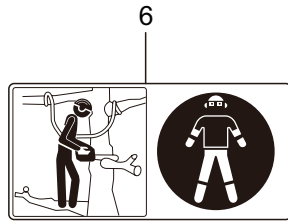

8. MCV3100TS(10)-01
LABEL, ACCESSORIES

Ref. No.	Part No.	Part Name	Q'ty	Remarks
8-1	287256	Label	1	MARUYAMA
8-2	287255	Label	1	REVERSE
8-3	287259	Label	1	MCV3100TS
8-4	287160	Label	1	E JUST
8-5	272083	Label	1	111dB
8-6	287653	Label	1	
8-7	287161	Label	1	
8-8	287616	Label	1	
8-9	285766	Guide Bar	1	
8-10	285767	Chain	1	
8-11	286044	Chain Cover	1	
8-12	288652	Combi Box Spanner	1	13x19 L=190
8-13	285732	Screwdriver	1	
8-14	286865	Screwdriver	1	
8-15	285729	File	1	
8-16	285730	File Grip	1	
8-17	289295	Instruction Manual	1	
8-18	289941	Instruction Manual	1	
8-19	523495	Parts List	1	MCV3100TS(10)-1
8-20	272020	Label	1