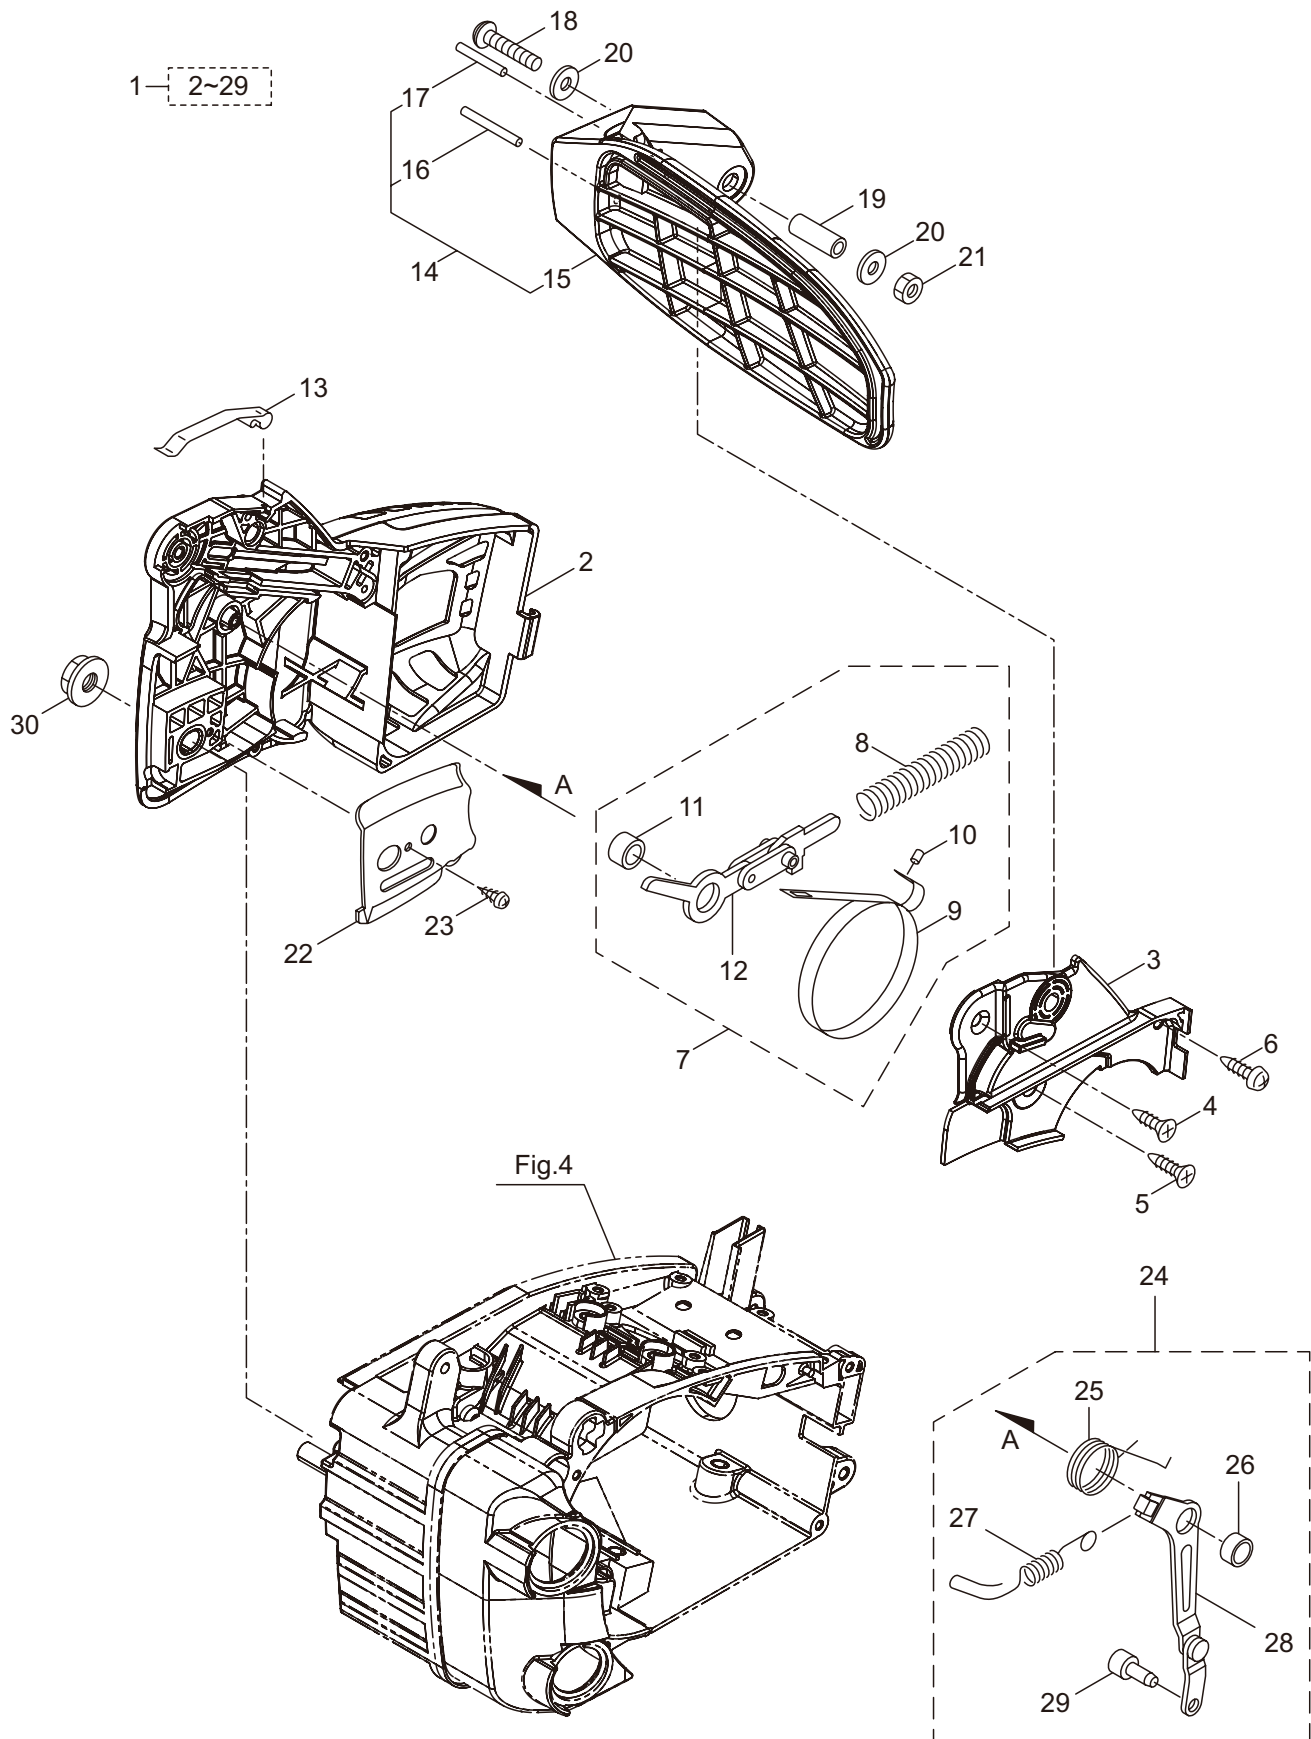

7. MCV3100TS(10)-01
CHAIN CASE

Ref. No.	Part No.	Part Name	Q'ty	Remarks
7-1	287044	Chain Case Ass'y	1	Incl.2-29
7-2	285576	Chain Case	1	
7-3	285622	Side Cover	1	
7-4	285637	Screw	1	M5x12
7-5	285639	Screw	1	M4x14
7-6	285644	Screw	1	M4x12
7-7	286823	Brake Ass'y	1	Incl.8-12
7-8	285605	Spring	1	
7-9	285572	Band	1	
7-10	285560	Pin	1	3x9.8
7-11	285606	Collar	1	8.2x12x7.2L
7-12	285570	Lever Comp.	1	
7-13	285595	Return Spring	1	
7-14	286057	Front Guard Comp.	1	Incl.15-17
7-15	285578	Front Guard	1	
7-16	285563	Pin	1	3x29.8
7-17	286048	Pin	1	3x23.8L
7-18	285638	Screw	1	M5x30
7-19	285607	Collar	1	5.2x7.5x22.5L
7-20	286045	Washer	2	5.3x15x1.2
7-21	285640	Nut	1	M5x0.8
7-22	285532	Guide Plate R	1	
7-23	285627	Screw	2	M3x8
7-24	286034	Tensioner Ass'y	1	Incl.25-29
7-25	285596	Spring	1	
7-26	285608	Collar	1	7.4x10x5.5L
7-27	289726	Spring	1	
7-28	285609	Link Comp.	1	
7-29	285614	Boss	1	
7-30	283041	Nut	1	M8