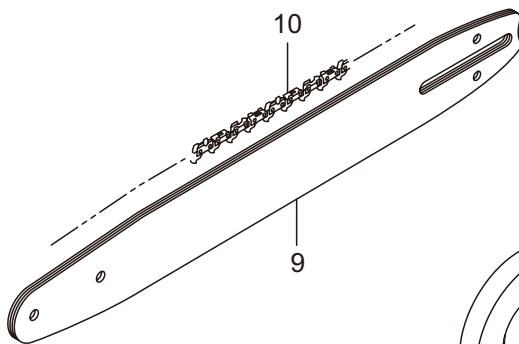

8. MCV3100TS(10)-01
LABEL, ACCESSORIES

Ref. No.	Part No.	Part Name	Q'ty	Remarks
8-1	287256	Label	1	MARUYAMA
8-2	287255	Label	1	REVERSE
8-3	287259	Label	1	MCV3100TS
8-4	287160	Label	1	E JUST
8-5	272083	Label	1	111dB
8-6	287653	Label	1	
8-7	287161	Label	1	
8-8	287616	Label	1	
8-9	285766	Guide Bar	1	
8-10	285767	Chain	1	
8-11	286044	Chain Cover	1	
8-12	288652	Combi Box Spanner	1	13x19 L=190
8-13	285732	Screwdriver	1	
8-14	286865	Screwdriver	1	
8-15	285729	File	1	
8-16	285730	File Grip	1	
8-17	289295	Instruction Manual	1	
8-18	289941	Instruction Manual	1	
8-19	523495	Parts List	1	MCV3100TS(10)-1
8-20	272020	Label	1