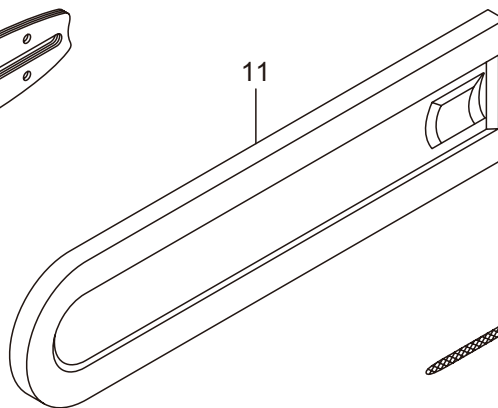

8. MCV3100TS(10)-01
LABEL, ACCESSORIES

Ref. No.	Part No.	Part Name	Q'ty	Remarks
8-1	287256	Label	1	MARUYAMA
8-2	287255	Label	1	REVERSE
8-3	287259	Label	1	MCV3100TS
8-4	287160	Label	1	E JUST
8-5	272083	Label	1	111dB
8-6	287653	Label	1	
8-7	287161	Label	1	
8-8	287616	Label	1	
8-9	285766	Guide Bar	1	
8-10	285767	Chain	1	
8-11	286044	Chain Cover	1	
8-12	288652	Combi Box Spanner	1	13x19 L=190
8-13	285732	Screwdriver	1	
8-14	286865	Screwdriver	1	
8-15	285729	File	1	
8-16	285730	File Grip	1	
8-17	289295	Instruction Manual	1	
8-18	289941	Instruction Manual	1	
8-19	523495	Parts List	1	MCV3100TS(10)-1
8-20	272020	Label	1