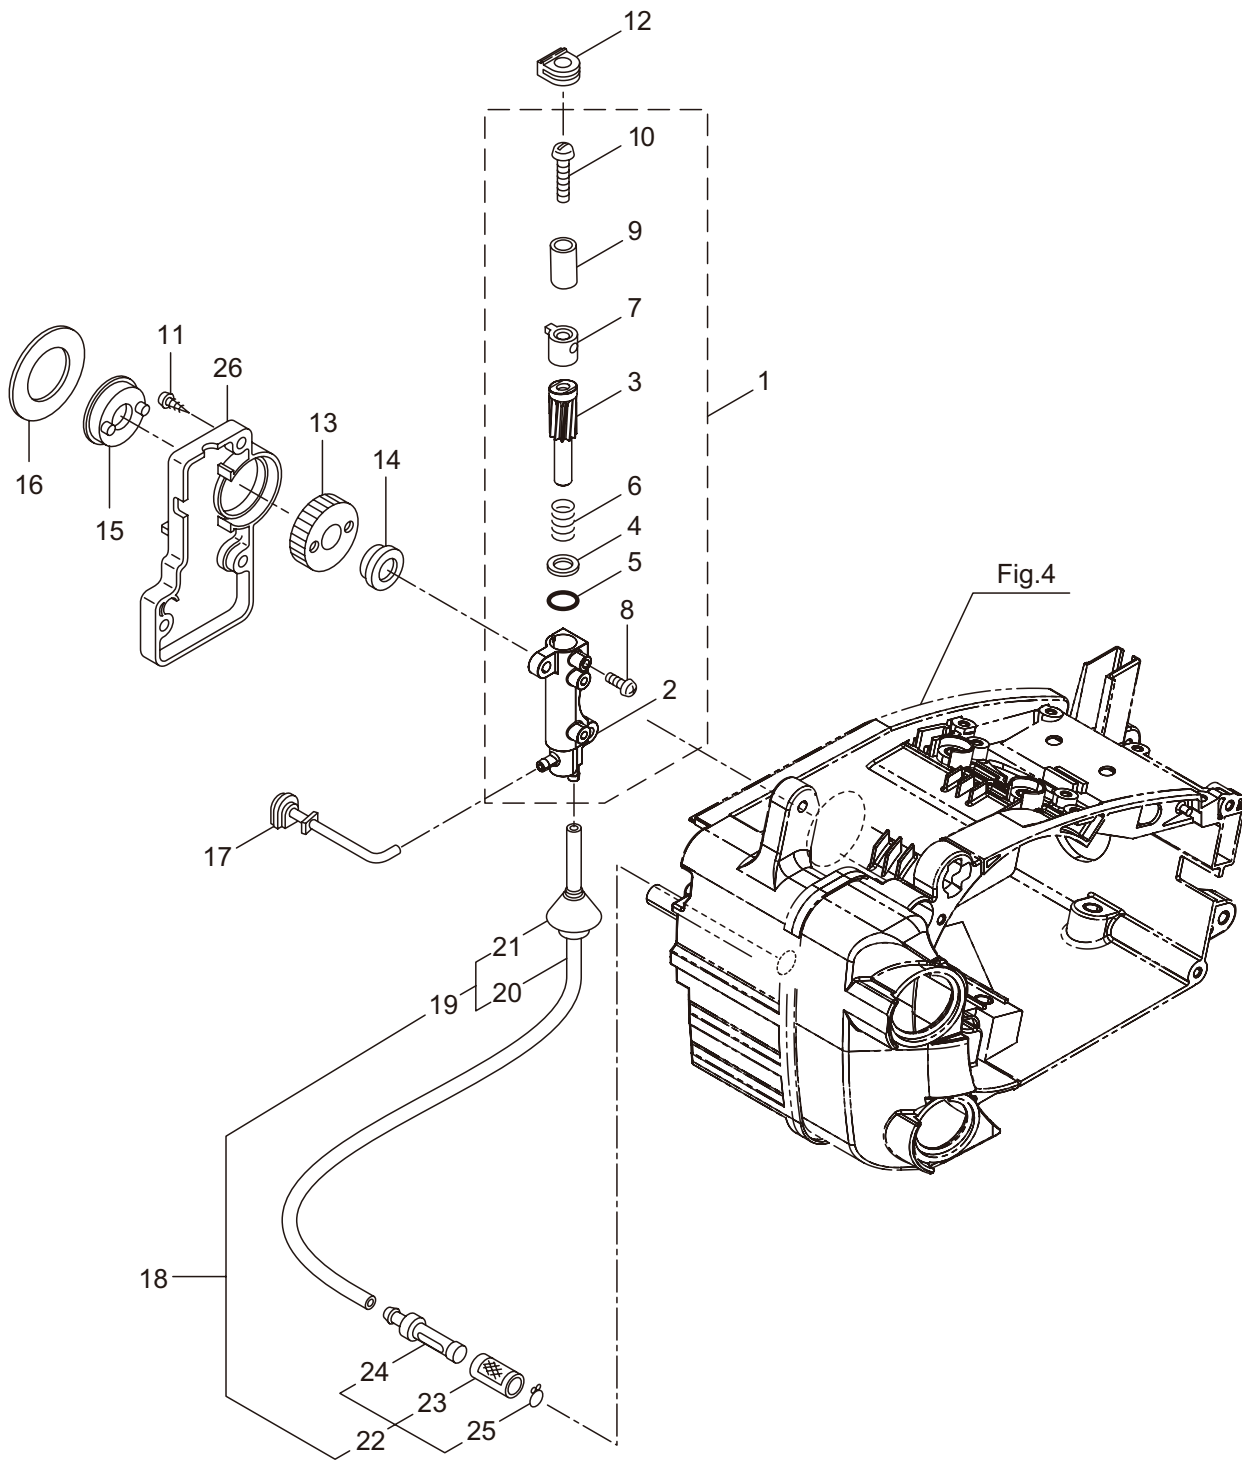

PARTS LIST

MCV3100TS(10)-01

CONTENTS

1. ENGINE	1 ~ 2
2. OIL PUMP	3 ~ 4
3. CARBURETOR	5 ~ 8
4. ENGINE CASE	9 ~ 10
5. RECOIL STARTER	11 ~ 12
6. HANDLE	13 ~ 14
7. CHAIN CASE	15 ~ 16
8. LABEL, ACCESSORIES	17 ~ 18

2. MCV3100TS(10)-01
OIL PUMP

Ref. No.	Part No.	Part Name	Q'ty	Remarks
2-1	286816	Oil Pump Ass'y	1	Incl.2-10
2-2	285527	Pump Body	1	
2-3	285550	Wheel Gear	1	
2-4	286801	Washer	1	t0.5 6.5x9.8
2-5	014759	O-Ring	1	P6
2-6	285551	Spring	1	
2-7	285534	Pump Cap	1	
2-8	285630	Screw	1	M3x8
2-9	288184	Sleeve	1	
2-10	285617	Screw	1	M4x25
2-11	285631	Screw	5	M4x16
2-12	285528	Grommet	1	
2-13	286303	Worm Gear	1	
2-14	286843	Bush	1	
2-15	286305	Bush	1	
2-16	286241	Washer	1	
2-17	285522	Oil Pipe A	1	
2-18	286802	Oil Pipe B Ass'y	1	Incl.19-25
2-19	285523	Oil Pipe B Ass'y	1	Incl.20,21
2-20	265725	Pipe	1	220L
2-21	261339	Grommet	1	
2-22	286818	Oil Filtrter Ass'y	1	Incl.23-25
2-23	285524	Oil Filtrter	1	
2-24	285525	Oil Filtrter Body	1	
2-25	261117	Clip	1	
2-26	285598	Oil Pump Cover	1	