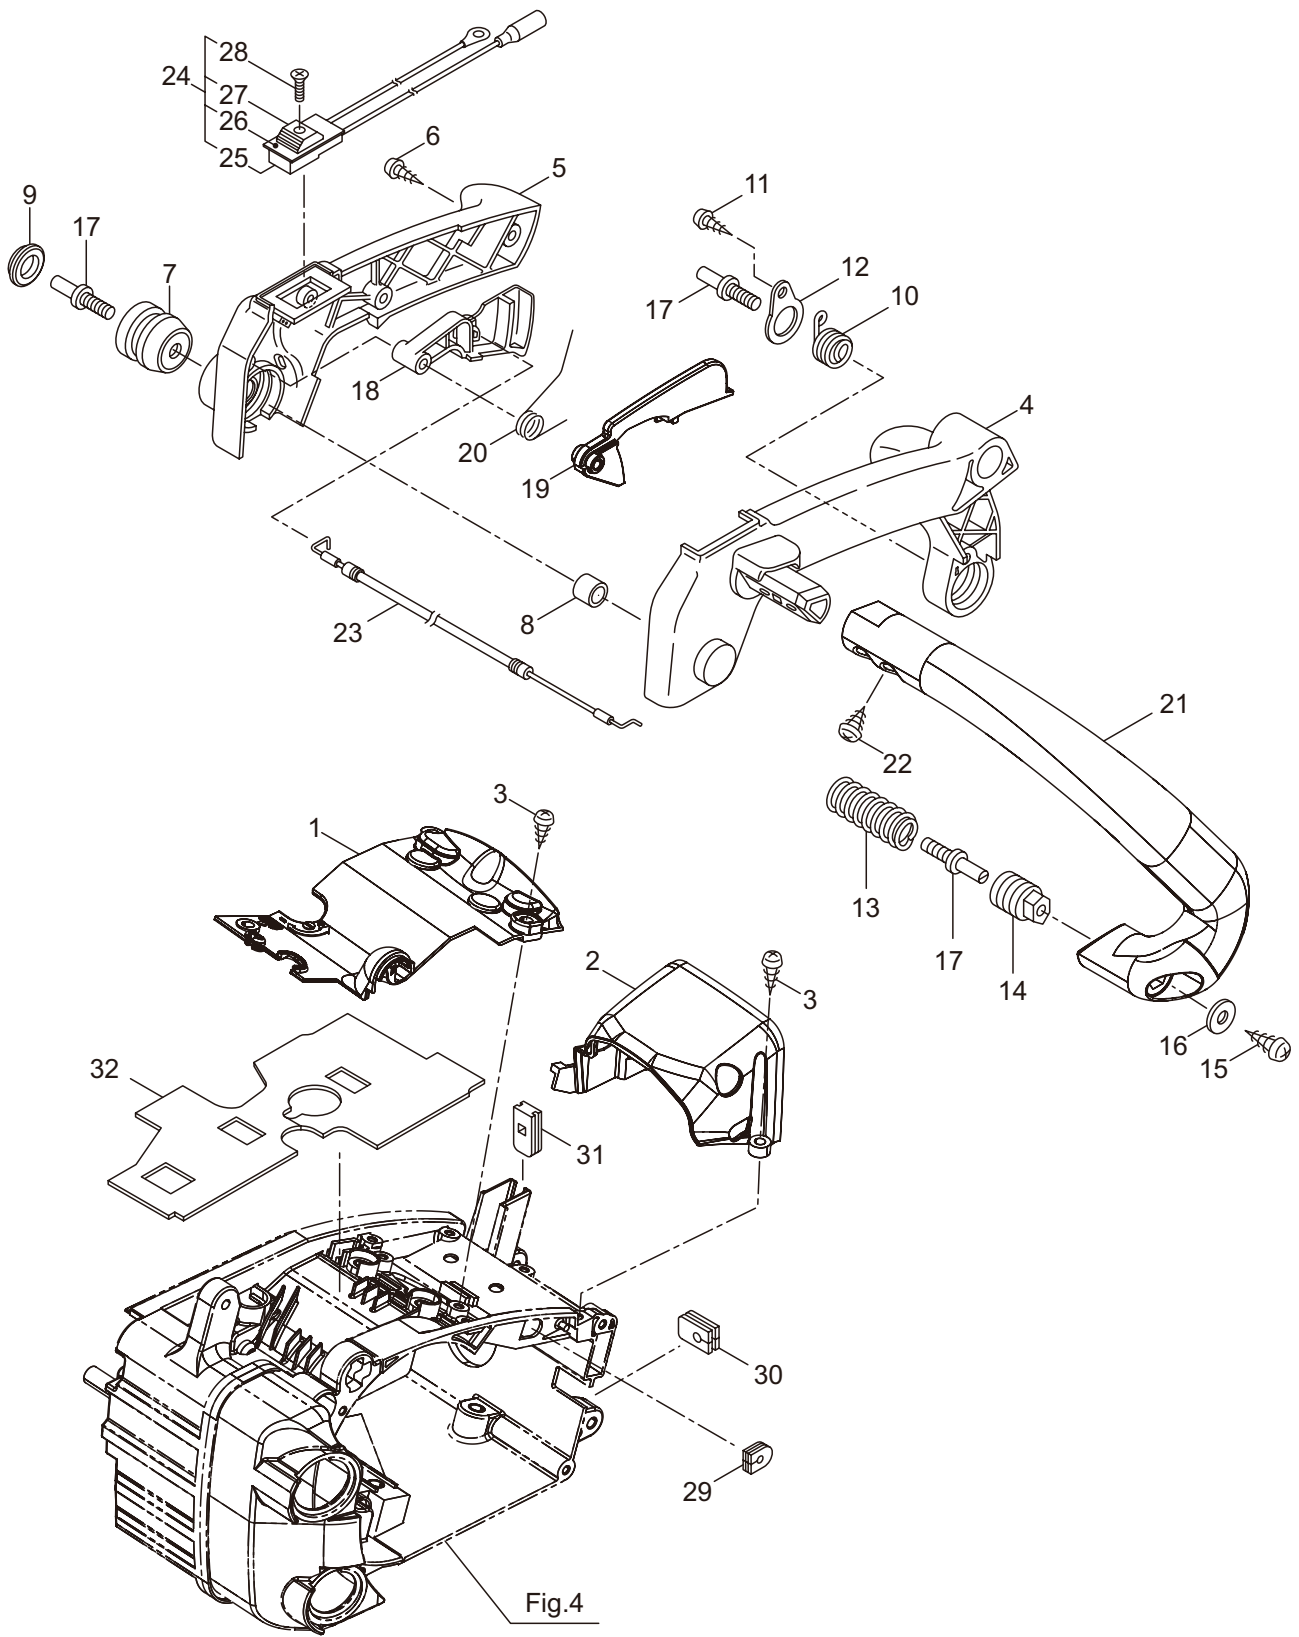

PARTS LIST

MCV3100TS(10)-01

CONTENTS

1. ENGINE	1 ~ 2
2. OIL PUMP	3 ~ 4
3. CARBURETOR	5 ~ 8
4. ENGINE CASE	9 ~ 10
5. RECOIL STARTER	11 ~ 12
6. HANDLE	13 ~ 14
7. CHAIN CASE	15 ~ 16
8. LABEL, ACCESSORIES	17 ~ 18

4. MCV3100TS(10)-01
ENGINE CASE

Ref. No.	Part No.	Part Name	Q'ty	Remarks
4-1	285694	Engine Case Ass'y	1	
4-2	285501	Oil Cap Ass'y	1	Incl.3-5
4-3	285502	Oil Cap	1	
4-4	285503	Packing	1	
4-5	285504	Holder	1	
4-6	285574	Breather	1	
4-7	285526	Element	1	
4-8	285632	Bolt	6	M5x16
4-9	286803	Chain Catcher Ass'y	1	Incl.10,11
4-10	285583	Chain Catcher	1	
4-11	285585	Tube	1	7x10.5x18L
4-12	285634	Screw	1	M5x14
4-13	285531	Guide Plate L	1	
4-14	285627	Screw	1	M3x8
4-15	286804	Screw	1	M5x20x8
4-16	285628	Cap	1	
4-17	285629	Spring	1	
4-18	286051	Fuel Cap Ass'y	1	Incl.19-21
4-19	286052	Fuel Cap	1	
4-20	286063	Packing	1	
4-21	285504	Holder	1	
4-22	285832	Breather Ass'y	1	
4-23	285573	Breather Grommet	1	

6. MCV3100TS(10)-01
HANDLE

Ref. No.	Part No.	Part Name	Q'ty	Remarks
6-1	285547	Top Cover	1	
6-2	286072	Carburetor Cover	1	
6-3	285631	Screw	5	M4x16
6-4	285620	Top Handle Case	1	
6-5	285621	Top Handle Cover	1	
6-6	285635	Screw	3	M4x14
6-7	285582	Buffer	1	
6-8	285565	Pipe	1	
6-9	285473	Cap	1	
6-10	285592	Spring	1	
6-11	285644	Screw	1	M4x12
6-12	285645	Stay	1	
6-13	285593	Spring	1	
6-14	285604	Boss	1	
6-15	285636	Screw	1	M5x20
6-16	263743	Washer	1	5.7x15.8xt2
6-17	285474	Stopper Bolt	3	
6-18	285602	Throttle Lever	1	
6-19	285603	Safety Lever	1	
6-20	285594	Spring	1	
6-21	285619	Side Handle	1	
6-22	285634	Screw	2	M5x14
6-23	285558	Cable Comp.	1	
6-24	286224	Switch Ass'y	1	Incl.25-28
6-25	286225	Switch	1	
6-26	286226	Label	1	
6-27	282171	Knob	1	
6-28	282172	Screw	1	
6-29	287300	Grommet	1	
6-30	285549	Grommet	1	
6-31	285642	Grommet	1	
6-32	286002	Gasket	1	