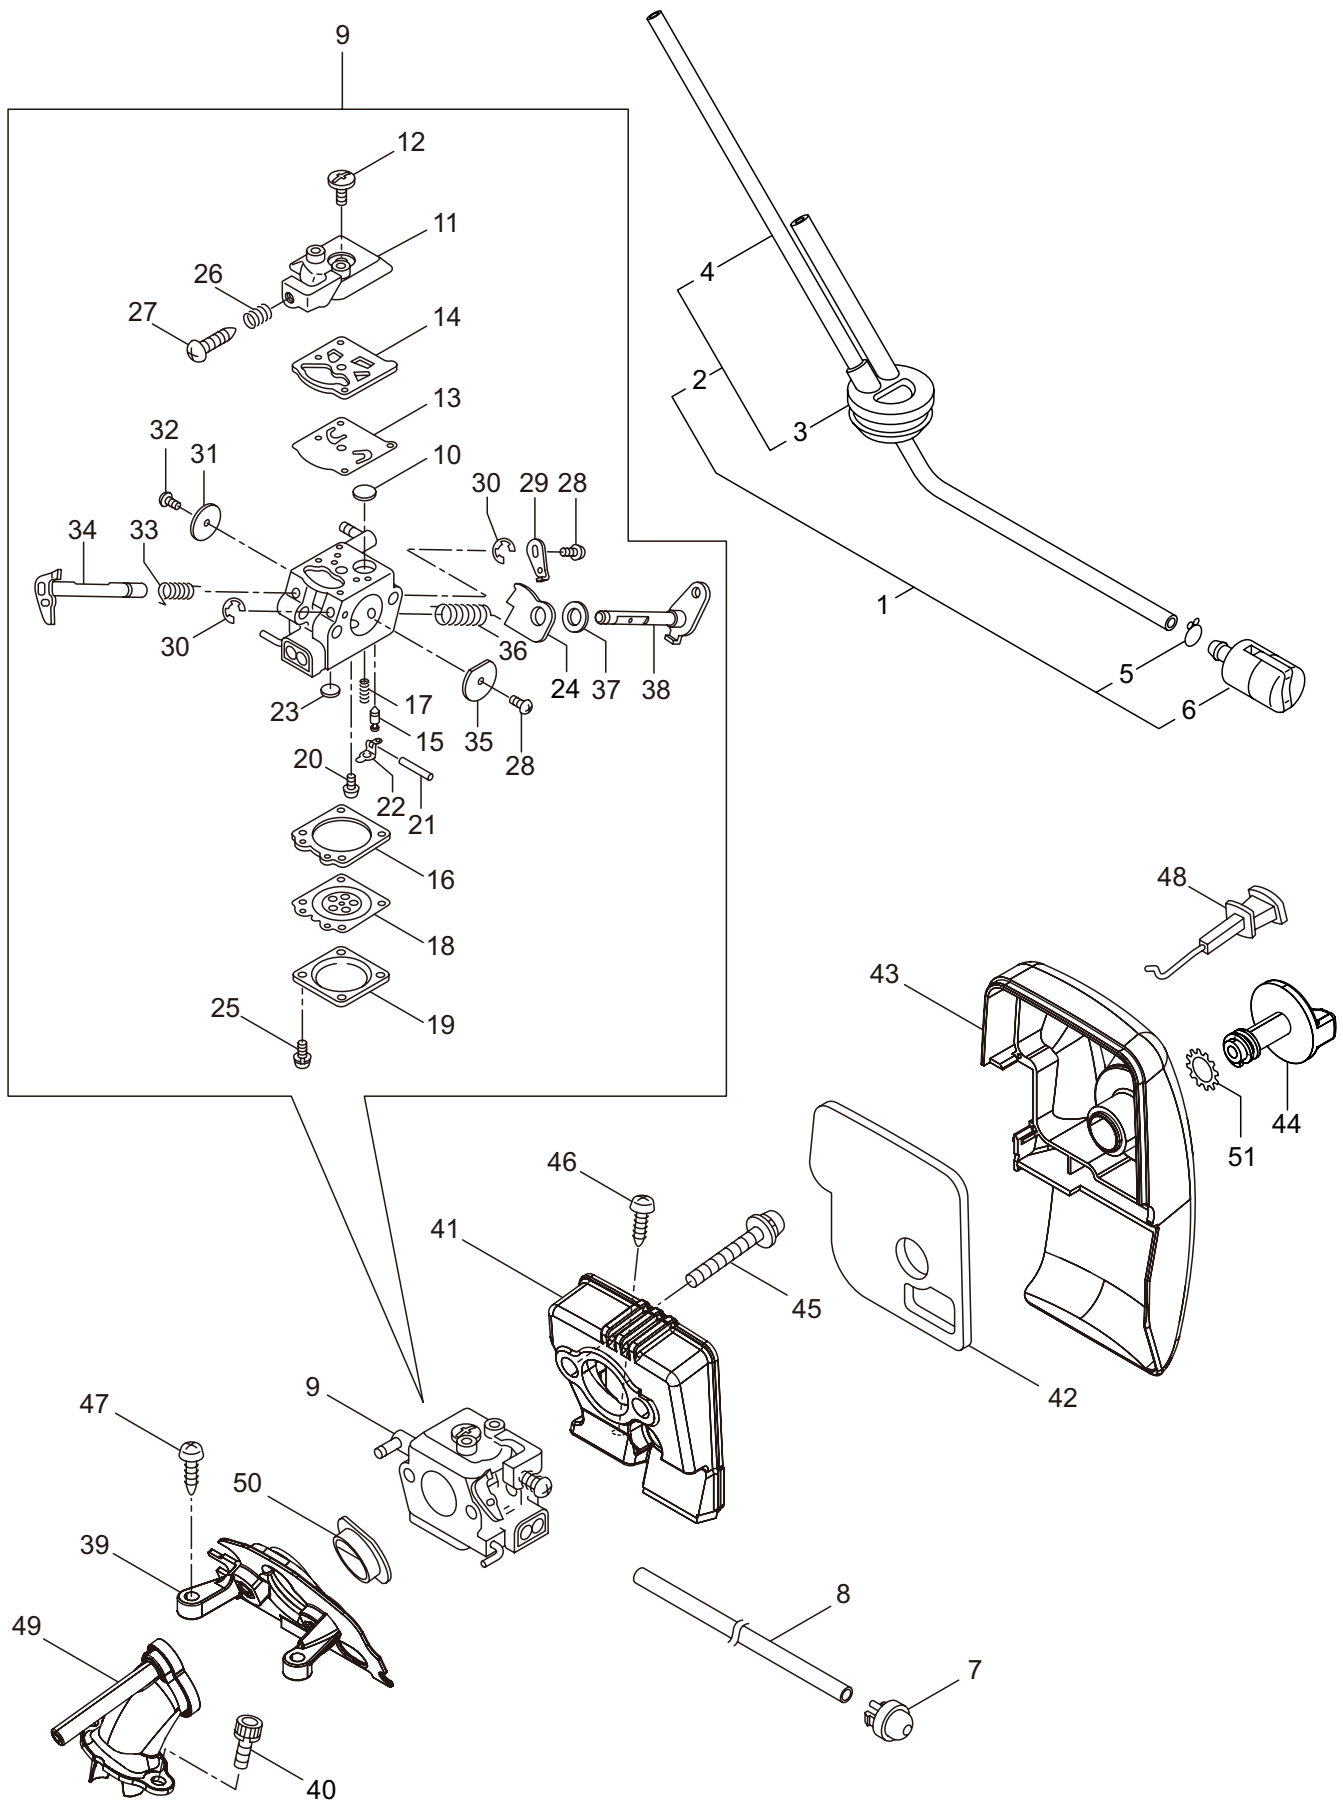

3. MCV3100TS(10)-01
CARBURETOR

Ref. No.	Part No.	Part Name	Q'ty	Remarks
3-46	285631	Screw	1	M4x16
3-47	285631	Screw	2	M4x16
3-48	285580	Choke Rod	1	
3-49	285495	Insulator	1	
3-50	288551	Ring	1	
3-51	288404	Washer	1